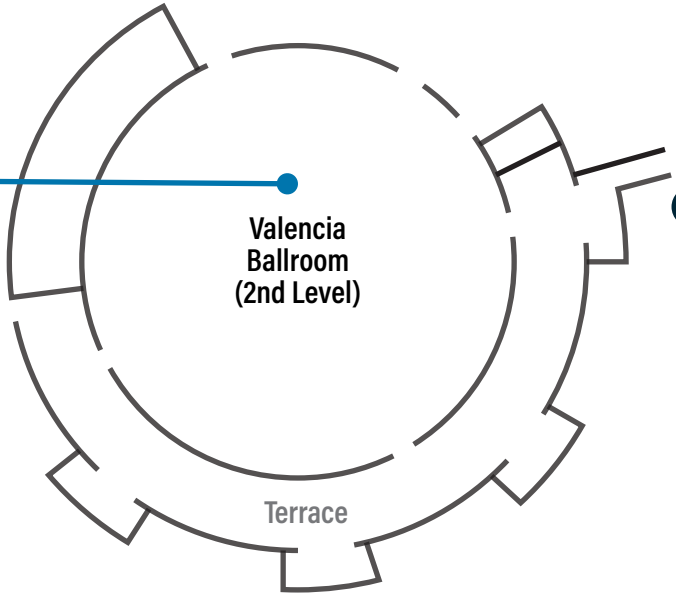

**NAMC Business
Program Sessions**
ISMS General Sessions
**Breakout &
Posterboard Sessions**

**Expo, Meals
& Receptions**

Marquis
Ballroom

ZEN WALKWAY TO
SPA TOWER LOBBY

Foyer

1

Grand Ballroom

2

Foyer

3

Cataluna

**ISMS
Breakout
Sessions**

**Closing
Party**

Valencia
Ballroom
(2nd Level)

4

Terrace

TO SPA TOWER
LOBBY & MUSHROOM
BAR AT CASCADE

- 1 Posterboard Help Desk
- 2 Registration
- 3 ISMS Help Desk
- 4 Escalators to Valencia Ballroom